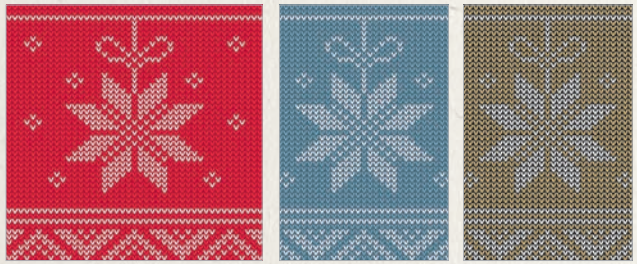

MICK

Linclass
PREMIUM
SERVIETTEN/NAPKINS
40 x 40 cm, 1/4 Falz/fold

95207 ROT-BORDEAUX RED-BORDEAUX
95240 ROT-BORDEAUX RED-BORDEAUX
95241 GOLD-SCHWARZ GOLD-BLACK

Tissue
SERVIETTEN/NAPKINS
33 x 33 cm, 1/4 Falz/fold